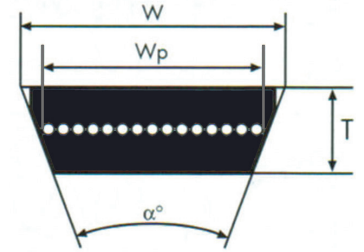

Variable Speed Belts

BELTS

Variable Speed Belts

ISO 1604 SECTIONS	W 16	W 20	W 25	W 31.5	W 40	W 50
Nom. section W x T (mm)	17 x 16	21 x 7	26 x 8	33 x 10	42 x 13	52 x 16
Pitch width Wp (mm)	16	20	25	31.5	40	50
ISO 1604 SECTIONS	W 63	W 80	W 100			
Nom. section W x T (mm)	65 x 20	83 x 26	104 x 32			
Pitch width Wp (mm)	63	80	100			
ISO 1604 SECTIONS	13 x 6	22 x 8	28 x 8	37 x 10	47 x 13	55 x 16
Angle a°	26	26	26	28	28	28